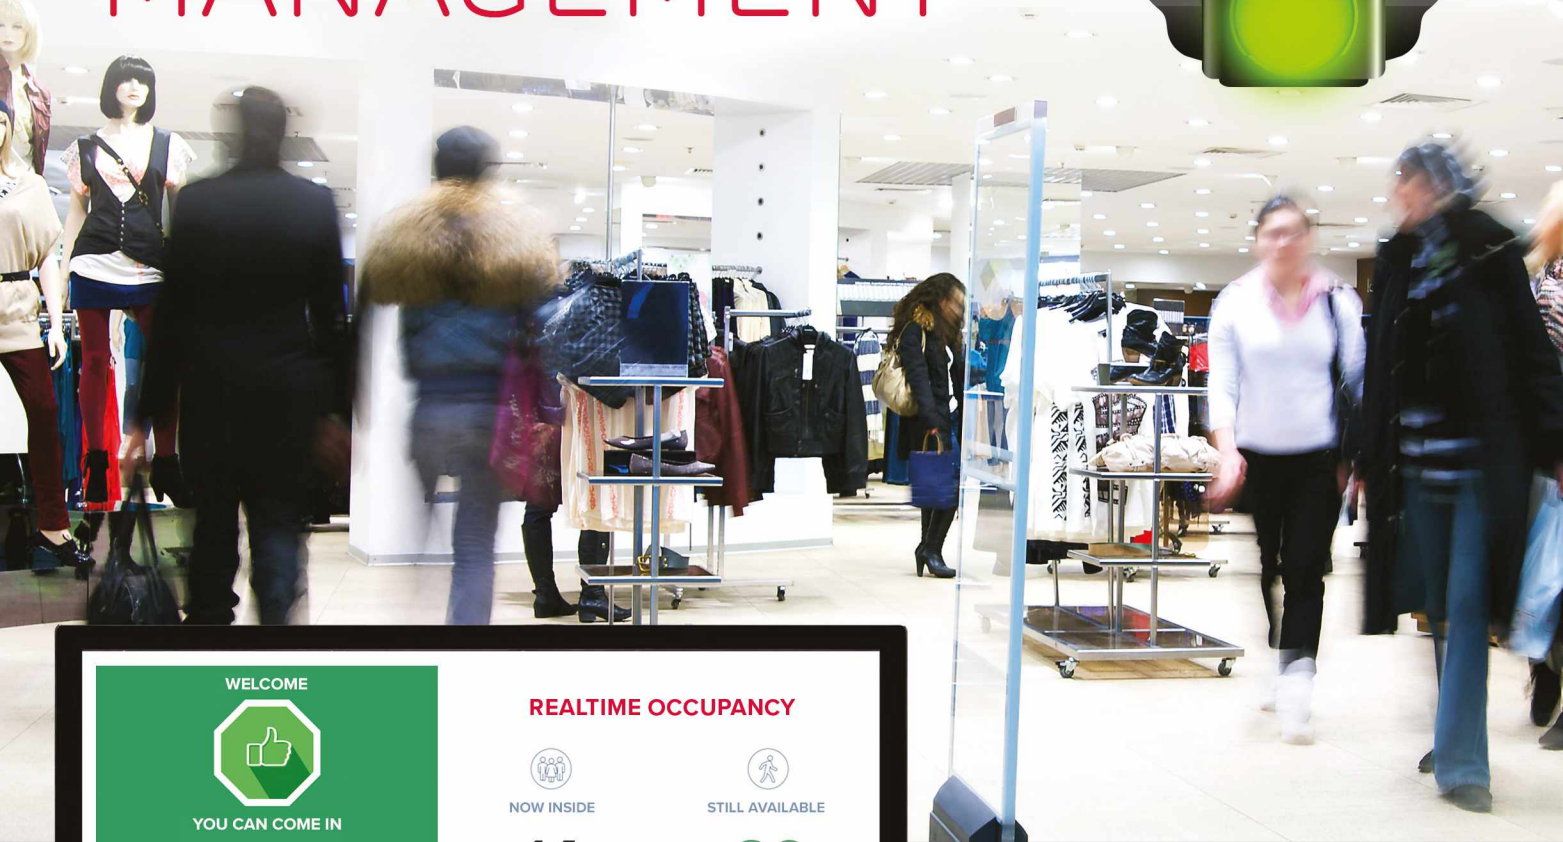

REAL-TIME OCCUPANCY MANAGEMENT

- REAL-TIME OCCUPANCY MEASUREMENT
- ACTIVE DOOR POLICY
- SAFETY VISITORS / STAFF
- NOTIFICATIONS VIA   

EXTRA AVAILABLE FEATURES:

Staff
Exclusion

Facemask
detection

Social distancing
measurements

Gender
recognition

Prepare your location for the 2 metre social distancing regulations. Count & monitor people movement and visitorflow. Choose Real-Time insights from PFM.