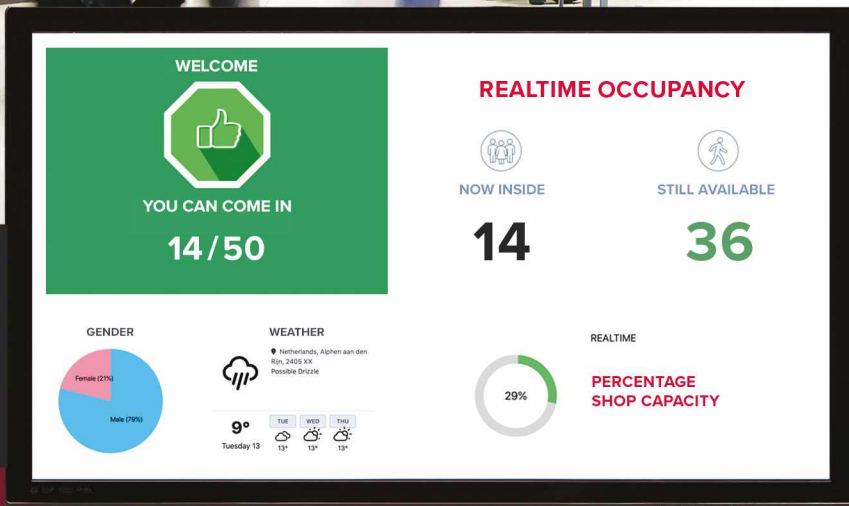

REAL-TIME OCCUPANCY MANAGEMENT

- REAL-TIME OCCUPANCY MEASUREMENT
- ACTIVE DOOR POLICY
- SAFETY VISITORS / STAFF
- NOTIFICATIONS VIA   

EXTRA AVAILABLE FEATURES:

Staff
Exclusion

Facemask
detection

Social distancing
measurements

Gender
recognition

Prepare your location for the 2 metre social distancing regulations. Count & monitor people movement and visitorflow. Choose Real-Time insights from PFM.